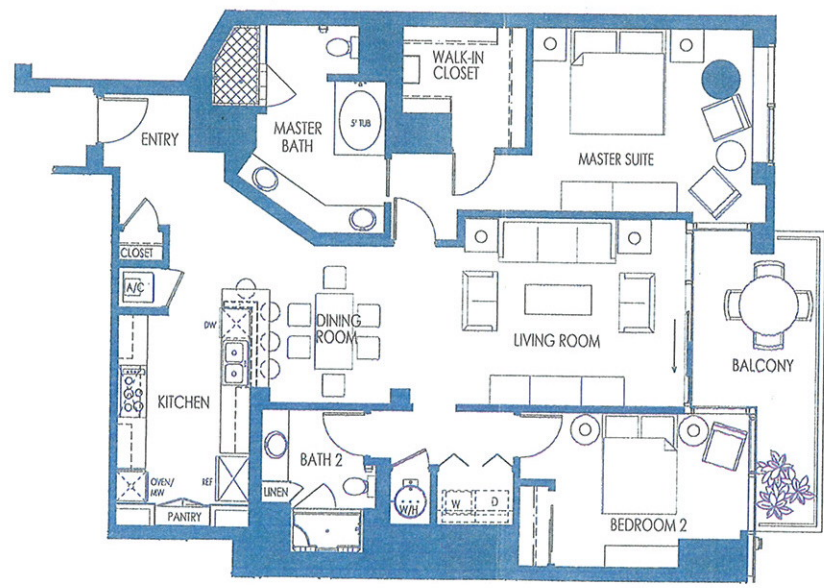

## Residence Six

2 Bedroom, 2 Baths  
 Approximately 1,633 Square Feet

KEY PLAN

In a continuous effort to improve its products, builder, Marina Pointe II, LLC reserves the right at its sole discretion to make changes or modifications to maps, plans, specifications, materials, features and colors without notice. Ceiling heights within the individual homes will vary depending on the concrete structure, moment beams, and utilities like plumbing, fire sprinklers, heating and cooling system and electrical. All maps, plans, landscaping and elevation renderings are the artist's conceptions and are not to scale.