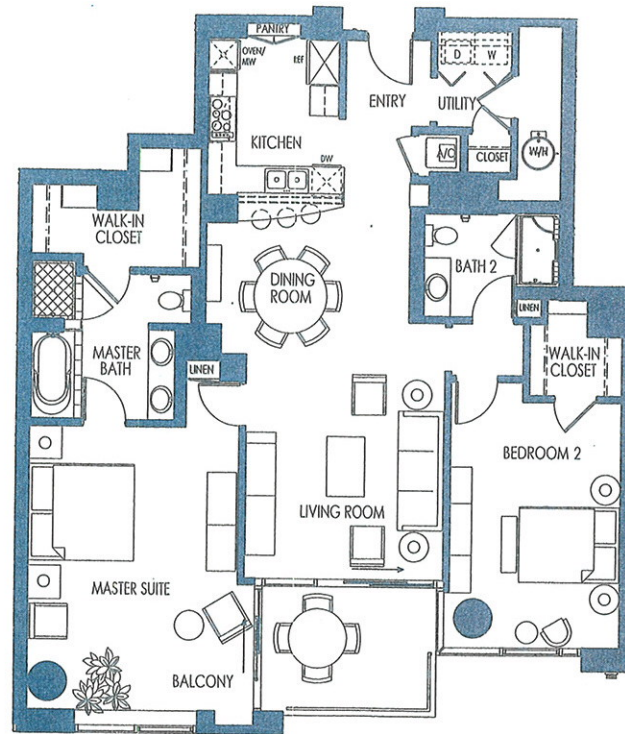

COVE

MARINA DEL REY

Residence Eight

2 Bedroom, 2 Baths
Approximately 1,584 Square Feet