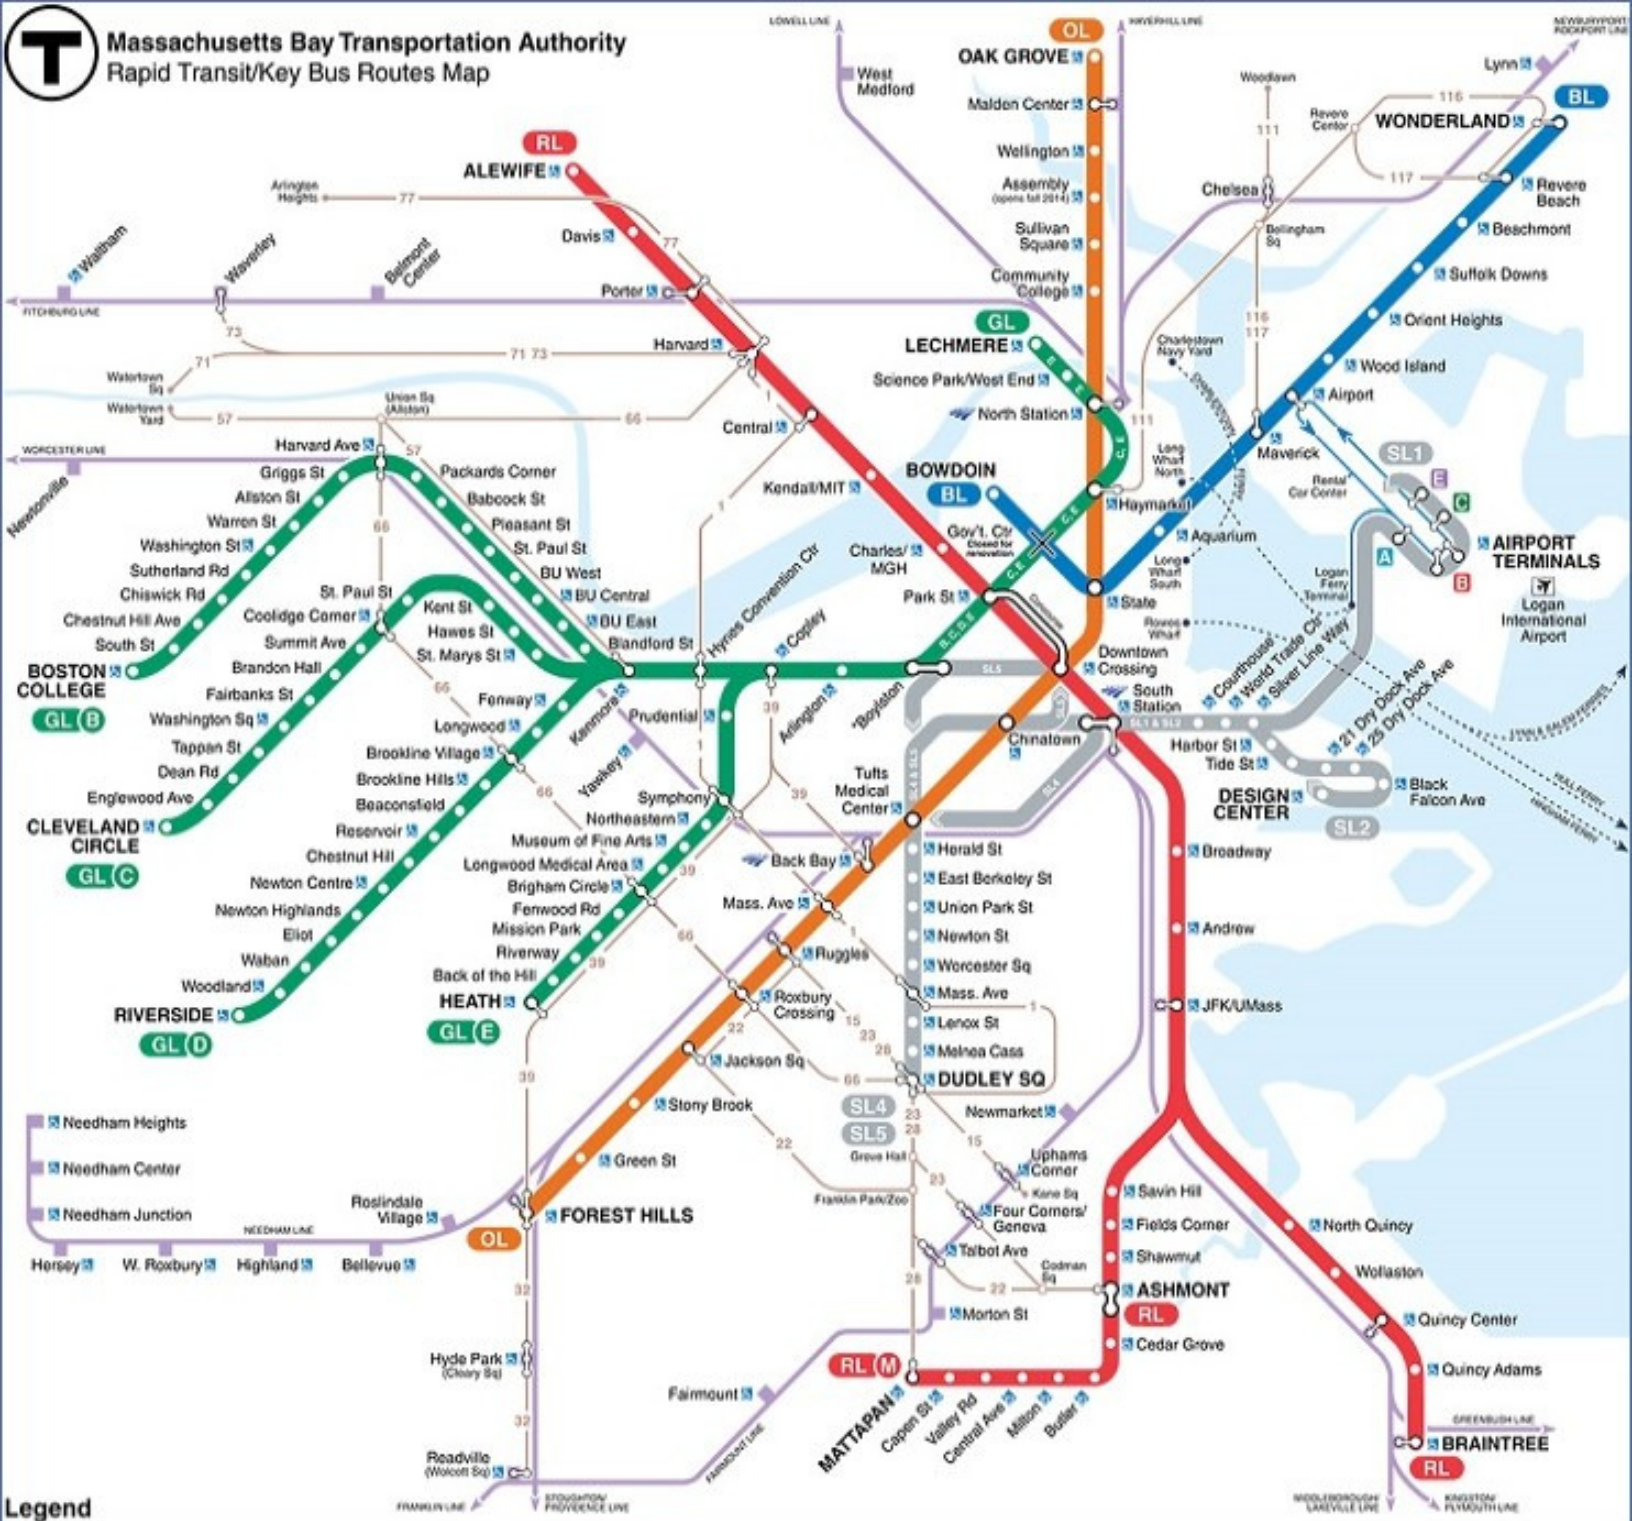

Massachusetts Bay Transportation Authority Rapid Transit/Key Bus Routes Map

Legend

RL RED LINE	SL SILVER LINE and branches	SL4 SL5	COM COMMUTER RAIL	♿ Accessible station At MBTA and Massport bus and ferry services are accessible	→ Free Logan Airport shuttle bus	📞 Customer Communications & Travel Info 617-222-3200, 1-800-392-6100, TTY 617-222-5146 Web site: www.mbta.com
M MATTAPAN LINE	GL GREEN LINE and branches	--- KEY BUS ROUTE Frequent Service	🚏 Rapid transit transfer station	🚆 Amtrak service Back Bay, North & South Stations	👮 MBTA Transit Police: 617-222-1212 TTY 617-222-1200	🚶 Elevator/escalator/lift updates: 800-392-6100
OL ORANGE LINE	GL Terminates at Park St GL Terminates at Park St (N. Station during off-peak) GL Terminates at N. Station GL Terminates at Lechmere	⚓ FERRY	🚏 Commuter rail transfer station	🚶 *Bayston: Accessible for Silver Line only		